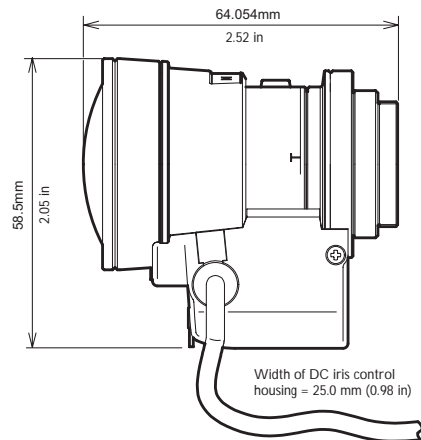

connections for the DC iris control are available as either 4-pin standard or 6-pin plugs. They fit directly into the camera's iris output.

Impressive optical quality is a result of combined high standards for resolution, contrast reproduction and lens coating.

SPECIFICATIONS

Features

| | LTC 3361/20 | LTC 3364/20 | LTC 3366/20 | LTC 3361/30 | LTC 3364/30 | LTC 3366/30 |
|---------------------|----------------------------|----------------------------|----------------------------|-----------------------------|-----------------------------|-----------------------------|
| Image format | 1/3" | 1/3" | 1/3" | 1/3" | 1/3" | 1/3" |
| Focal length | 2.8 - 6 mm | 2.8 - 6 mm | 2.8 - 6 mm | 3.5 - 8 mm | 3.5 - 8 mm | 3.5 - 8 mm |
| Iris range | F1.2 - close | F1.2 - 64 | F1.2 - 64 | F1.4 - close | F1.4 - 90 | F1.4 - 90 |
| Focus range | 0.3m (1ft) to infinity | 0.3m (1ft) to infinity | 0.3m (1ft) to infinity | 0.3m (1ft) to infinity | 0.3m (1ft) to infinity | 0.3m (1ft) to infinity |
| Back focus distance | 8.66 mm (3.4 in) in air | 8.66 mm (3.4 in) in air | 8.66 mm (3.4 in) in air | 8.66 mm (3.44 in) in air | 8.66 mm (3.44 in) in air | 8.66 mm (3.44 in) in air |
| Weight | 83 g (0.18 lb) | 101 g (0.22 lb) | 101 g (0.22 lb) | 48 g (0.1 lb) | 72 g (0.15 lb) | 72 g (0.15 lb) |
| Lens mount | CS | CS | CS | CS | CS | CS |
| Angle of view: | | | | | | |
| Wide | 88.7° X 69.2° | 88.7° X 69.2° | 88.7° X 69.2° | 71.4° X 54.8° | 71.4° X 54.8° | 71.4° X 54.8° |
| Tele | 44.2° X 34.0° | 44.2° X 34.0° | 44.2° X 34.0° | 33.0° X 25.2° | 33.0° X 25.2° | 33.0° X 25.2° |
| Iris control | Manual | 4-pin DC control | 6-pin DC control | Manual | 4-pin DC control | 6-pin DC control |
| Focus control | Manual | Manual | Manual | Manual | Manual | Manual |
| Zoom control | Manual | Manual | Manual | Manual | Manual | Manual |

Dimensions LTC 3361/20

Dimensions LTC 3364/20 & LTC 3366/20

Dimensions LTC 3361/30

Dimensions LTC 3364/30 & LTC 3366/30