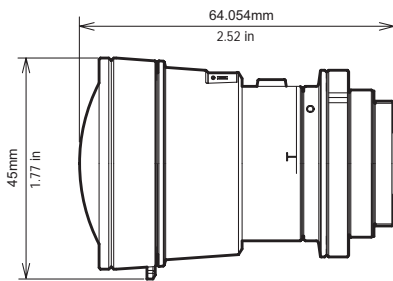

connections for the DC iris control are available as either 4-pin standard or 6-pin plugs. They fit directly into the camera's iris output.

Impressive optical quality is a result of combined high standards for resolution, contrast reproduction and lens coating.

SPECIFICATIONS

Features

| | LTC 3361/20 | LTC 3364/20 | LTC 3366/20 | LTC 3361/30 | LTC 3364/30 | LTC 3366/30 |
|---------------------|----------------------------|----------------------------|----------------------------|-----------------------------|-----------------------------|-----------------------------|
| Image format | 1/3" | 1/3" | 1/3" | 1/3" | 1/3" | 1/3" |
| Focal length | 2.8 - 6 mm | 2.8 - 6 mm | 2.8 - 6 mm | 3.5 - 8 mm | 3.5 - 8 mm | 3.5 - 8 mm |
| Iris range | F1.2 - close | F1.2 - 64 | F1.2 - 64 | F1.4 - close | F1.4 - 90 | F1.4 - 90 |
| Focus range | 0.3m (1ft) to infinity | 0.3m (1ft) to infinity | 0.3m (1ft) to infinity | 0.3m (1ft) to infinity | 0.3m (1ft) to infinity | 0.3m (1ft) to infinity |
| Back focus distance | 8.66 mm (3.4 in) in air | 8.66 mm (3.4 in) in air | 8.66 mm (3.4 in) in air | 8.66 mm (3.44 in) in air | 8.66 mm (3.44 in) in air | 8.66 mm (3.44 in) in air |
| Weight | 83 g (0.18 lb) | 101 g (0.22 lb) | 101 g (0.22 lb) | 48 g (0.1 lb) | 72 g (0.15 lb) | 72 g (0.15 lb) |
| Lens mount | CS | CS | CS | CS | CS | CS |
| Angle of view: | | | | | | |
| Wide | 88.7° X 69.2° | 88.7° X 69.2° | 88.7° X 69.2° | 71.4° X 54.8° | 71.4° X 54.8° | 71.4° X 54.8° |
| Tele | 44.2° X 34.0° | 44.2° X 34.0° | 44.2° X 34.0° | 33.0° X 25.2° | 33.0° X 25.2° | 33.0° X 25.2° |
| Iris control | Manual | 4-pin DC control | 6-pin DC control | Manual | 4-pin DC control | 6-pin DC control |
| Focus control | Manual | Manual | Manual | Manual | Manual | Manual |
| Zoom control | Manual | Manual | Manual | Manual | Manual | Manual |

Dimensions LTC 3361/20

Dimensions LTC 3364/20 & LTC 3366/20

Dimensions LTC 3361/30

Dimensions LTC 3364/30 & LTC 3366/30