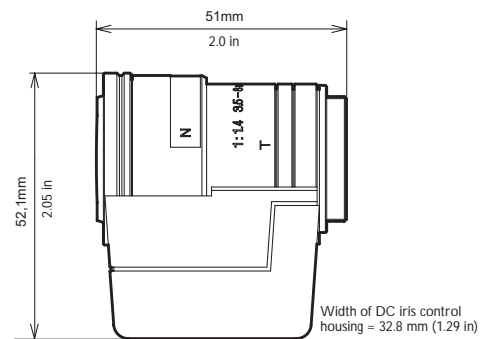

SPECIFICATIONS

Features

| | LTC 3361/20 | LTC 3364/20 | LTC 3366/20 | LTC 3361/30 | LTC 3364/30 | LTC 3366/30 |
|---------------------|----------------------------|----------------------------|----------------------------|-----------------------------|-----------------------------|-----------------------------|
| Image format | 1/3" | 1/3" | 1/3" | 1/3" | 1/3" | 1/3" |
| Focal length | 2.8 - 6 mm | 2.8 - 6 mm | 2.8 - 6 mm | 3.5 - 8 mm | 3.5 - 8 mm | 3.5 - 8 mm |
| Iris range | F1.2 - close | F1.2 - 64 | F1.2 - 64 | F1.4 - close | F1.4 - 90 | F1.4 - 90 |
| Focus range | 0.3m (1ft) to infinity | 0.3m (1ft) to infinity | 0.3m (1ft) to infinity | 0.3m (1ft) to infinity | 0.3m (1ft) to infinity | 0.3m (1ft) to infinity |
| Back focus distance | 8.66 mm (3.4 in) in air | 8.66 mm (3.4 in) in air | 8.66 mm (3.4 in) in air | 8.66 mm (3.44 in) in air | 8.66 mm (3.44 in) in air | 8.66 mm (3.44 in) in air |
| Weight | 83 g (0.18 lb) | 101 g (0.22 lb) | 101 g (0.22 lb) | 48 g (0.1 lb) | 72 g (0.15 lb) | 72 g (0.15 lb) |
| Lens mount | CS | CS | CS | CS | CS | CS |
| Angle of view: | | | | | | |
| Wide | 88.7° X 69.2° | 88.7° X 69.2° | 88.7° X 69.2° | 71.4° X 54.8° | 71.4° X 54.8° | 71.4° X 54.8° |
| Tele | 44.2° X 34.0° | 44.2° X 34.0° | 44.2° X 34.0° | 33.0° X 25.2° | 33.0° X 25.2° | 33.0° X 25.2° |
| Iris control | Manual | 4-pin DC control | 6-pin DC control | Manual | 4-pin DC control | 6-pin DC control |
| Focus control | Manual | Manual | Manual | Manual | Manual | Manual |
| Zoom control | Manual | Manual | Manual | Manual | Manual | Manual |

Dimensions LTC 3361/20

Dimensions LTC 3364/20 & LTC 3366/20

Dimensions LTC 3361/30

Dimensions LTC 3364/30 & LTC 3366/30