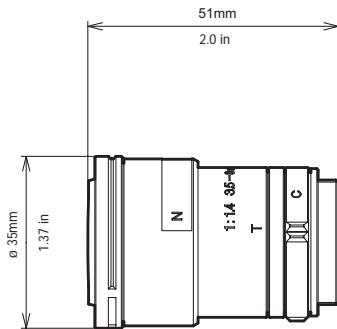

SPECIFICATIONS

Features

| | LTC 3361/20 | LTC 3364/20 | LTC 3366/20 | LTC 3361/30 | LTC 3364/30 | LTC 3366/30 |
|---------------------|----------------------------|----------------------------|----------------------------|-----------------------------|-----------------------------|-----------------------------|
| Image format | 1/3" | 1/3" | 1/3" | 1/3" | 1/3" | 1/3" |
| Focal length | 2.8 - 6 mm | 2.8 - 6 mm | 2.8 - 6 mm | 3.5 - 8 mm | 3.5 - 8 mm | 3.5 - 8 mm |
| Iris range | F1.2 - close | F1.2 - 64 | F1.2 - 64 | F1.4 - close | F1.4 - 90 | F1.4 - 90 |
| Focus range | 0.3m (1ft) to infinity | 0.3m (1ft) to infinity | 0.3m (1ft) to infinity | 0.3m (1ft) to infinity | 0.3m (1ft) to infinity | 0.3m (1ft) to infinity |
| Back focus distance | 8.66 mm (3.4 in) in air | 8.66 mm (3.4 in) in air | 8.66 mm (3.4 in) in air | 8.66 mm (3.44 in) in air | 8.66 mm (3.44 in) in air | 8.66 mm (3.44 in) in air |
| Weight | 83 g (0.18 lb) | 101 g (0.22 lb) | 101 g (0.22 lb) | 48 g (0.1 lb) | 72 g (0.15 lb) | 72 g (0.15 lb) |
| Lens mount | CS | CS | CS | CS | CS | CS |
| Angle of view: | | | | | | |
| Wide | 88.7° X 69.2° | 88.7° X 69.2° | 88.7° X 69.2° | 71.4° X 54.8° | 71.4° X 54.8° | 71.4° X 54.8° |
| Tele | 44.2° X 34.0° | 44.2° X 34.0° | 44.2° X 34.0° | 33.0° X 25.2° | 33.0° X 25.2° | 33.0° X 25.2° |
| Iris control | Manual | 4-pin DC control | 6-pin DC control | Manual | 4-pin DC control | 6-pin DC control |
| Focus control | Manual | Manual | Manual | Manual | Manual | Manual |
| Zoom control | Manual | Manual | Manual | Manual | Manual | Manual |

Dimensions LTC 3361/20

Dimensions LTC 3364/20 & LTC 3366/20

Dimensions LTC 3361/30

Dimensions LTC 3364/30 & LTC 3366/30